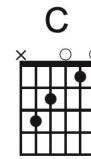

Jingle Bells

Verse

Musical notation for the first system of the verse. The treble clef staff shows the melody in G major, 4/4 time. The lyrics are: "Da - shing through the snow In a one - horse o - pen sleigh". The guitar tablature below the staff shows the fretting for the G and C chords.

GuitarCommand.com

Musical notation for the second system of the verse. The treble clef staff shows the melody. The lyrics are: "O'er the fields we go Laugh - ing all the way". The guitar tablature shows fretting for D, D7, and G chords.

Musical notation for the third system of the verse. The treble clef staff shows the melody. The lyrics are: "Bells on bob tail ring Ma - king spi - rits bright What". The guitar tablature shows fretting for G and C chords.

Musical notation for the fourth system of the verse. The treble clef staff shows the melody. The lyrics are: "fun it is to ride and sing A sleigh - ing song to - night! Oh!". The guitar tablature shows fretting for Am, D, D7, G, and D7 chords.