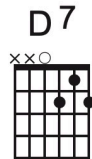

Jingle Bells

Verse

Musical notation for the first system of the verse. The treble clef staff shows the melody in G major, 4/4 time. The lyrics are: "Da - shing through the snow In a one - horse o - pen sleigh". The guitar tablature below the staff shows the fretting for the G and C chords.

GuitarCommand.com

Musical notation for the second system of the verse. The treble clef staff shows the melody. The lyrics are: "O'er the fields we go Laugh - ing all the way". The guitar tablature shows fretting for D, D7, and G chords.

Musical notation for the third system of the verse. The treble clef staff shows the melody. The lyrics are: "Bells on bob tail ring Ma - king spi - rits bright What". The guitar tablature shows fretting for G and C chords.

Musical notation for the fourth system of the verse. The treble clef staff shows the melody. The lyrics are: "fun it is to ride and sing A sleigh - ing song to - night! Oh!". The guitar tablature shows fretting for Am, D, D7, G, and D7 chords.