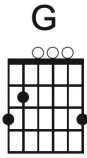

Jingle Bells

Verse

Musical notation for the first system of the verse. The treble clef staff shows the melody in G major, 4/4 time. The lyrics are: "Da - shing through the snow In a one - horse o - pen sleigh". The guitar tablature below the staff shows the fretting for the G and C chords.

GuitarCommand.com

Musical notation for the second system of the verse. The treble clef staff shows the melody. The lyrics are: "O'er the fields we go Laugh - ing all the way". The guitar tablature shows fretting for D, D7, and G chords.

Musical notation for the third system of the verse. The treble clef staff shows the melody. The lyrics are: "Bells on bob tail ring Ma - king spi - rits bright What". The guitar tablature shows fretting for G and C chords.

Musical notation for the fourth system of the verse. The treble clef staff shows the melody. The lyrics are: "fun it is to ride and sing A sleigh - ing song to - night! Oh!". The guitar tablature shows fretting for Am, D, D7, G, and D7 chords.