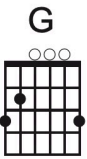

Jingle Bells

Verse

Musical notation for the first system of the verse. The treble clef staff shows the melody in G major, 4/4 time. The lyrics are: "Da - shing through the snow In a one - horse o - pen sleigh". The guitar tablature below the staff shows the fretting for the G and C chords.

GuitarCommand.com

Musical notation for the second system of the verse. The treble clef staff shows the melody. The lyrics are: "O'er the fields we go Laugh - ing all the way". The guitar tablature shows fretting for D, D7, and G chords.

Musical notation for the third system of the verse. The treble clef staff shows the melody. The lyrics are: "Bells on bob tail ring Ma - king spi - rits bright What". The guitar tablature shows fretting for G and C chords.

Musical notation for the fourth system of the verse. The treble clef staff shows the melody. The lyrics are: "fun it is to ride and sing A sleigh - ing song to - night! Oh!". The guitar tablature shows fretting for Am, D, D7, G, and D7 chords.