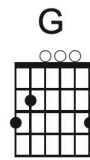

Jingle Bells

Verse

Musical notation for the first system of the verse. The treble clef staff shows the melody in G major, 4/4 time. The lyrics are: "Da - shing through the snow In a one - horse o - pen sleigh". The guitar tablature below the staff shows the fretting for the G and C chords.

GuitarCommand.com

Musical notation for the second system of the verse. The treble clef staff shows the melody. The lyrics are: "O'er the fields we go Laugh - ing all the way". The guitar tablature shows fretting for D, D7, and G chords.

Musical notation for the third system of the verse. The treble clef staff shows the melody. The lyrics are: "Bells on bob tail ring Ma - king spi - rits bright What". The guitar tablature shows fretting for G and C chords.

Musical notation for the fourth system of the verse. The treble clef staff shows the melody. The lyrics are: "fun it is to ride and sing A sleigh - ing song to - night! Oh!". The guitar tablature shows fretting for Am, D, D7, G, and D7 chords.